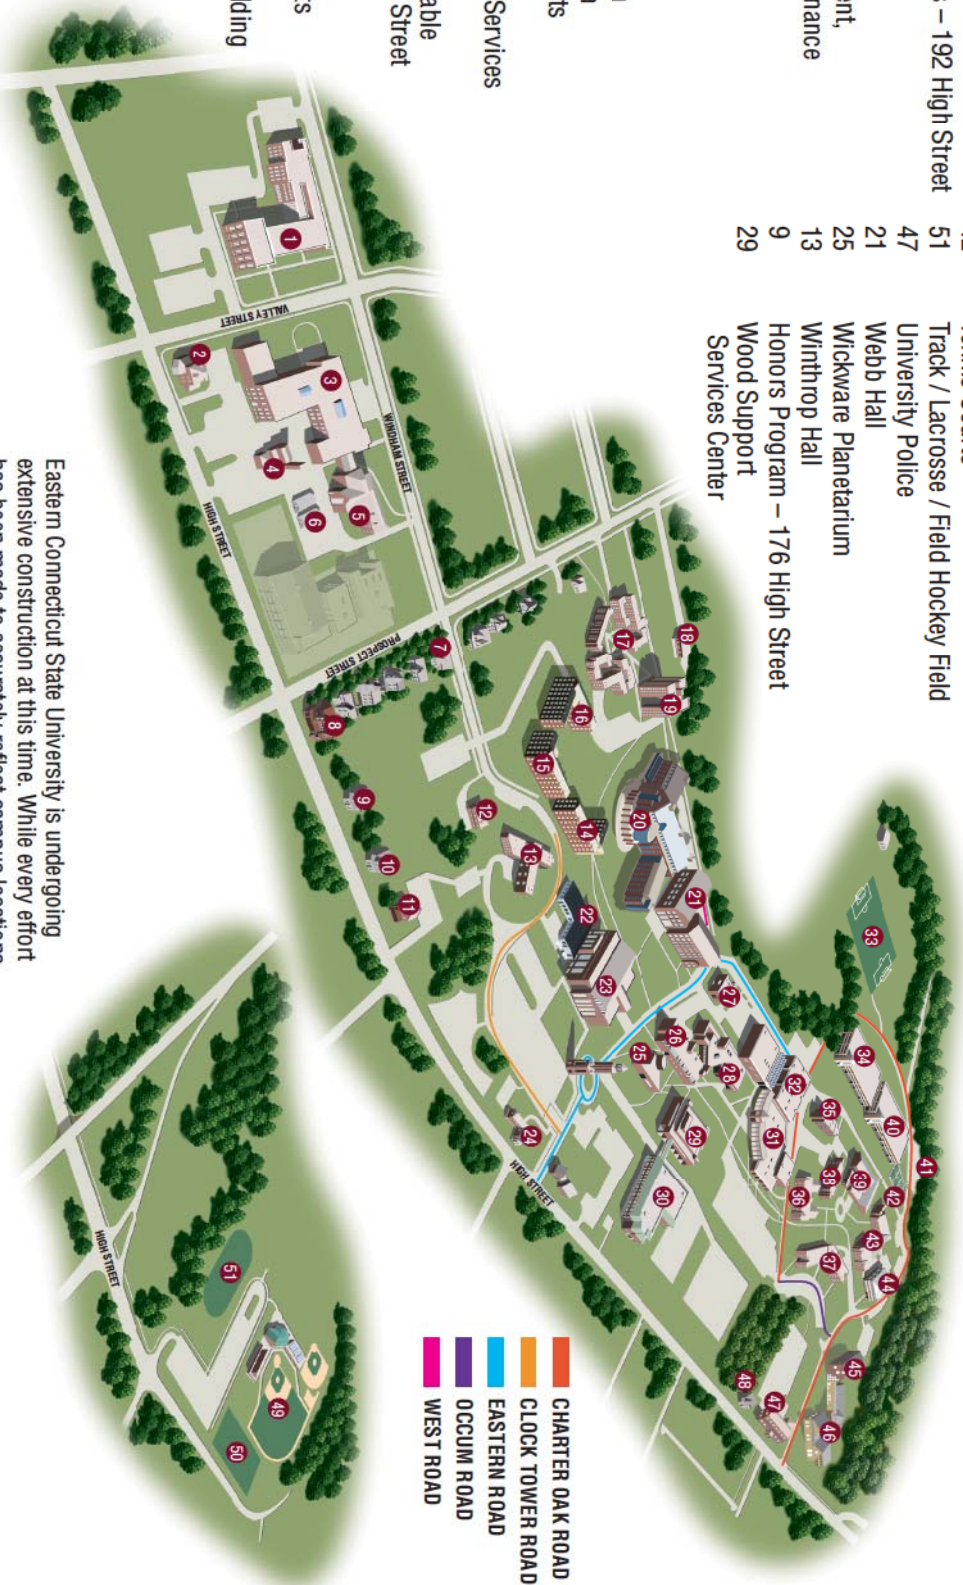

EASTERN CONNECTICUT STATE UNIVERSITY

Campus Map

- Key to Services**
- 24 Admissions Building
 - 41 Arboretum
 - 49 Baseball Field
 - 2 Beckett Hall
 - 35 Burnap Hall
 - 5 Burr Hall
 - 45 Center for Early Childhood Education
 - 46 Child & Family Development Resource Center
 - 14 Constitution Hall
 - 11 Counseling Services – 192 High Street
 - 38 Crandall Hall
 - 22 Eastern Hall
 - 44 Facilities Management, Planning & Maintenance
 - 30 Gelsi-Young Hall
 - 26 Goddard Hall
 - 8 Grant House
 - 6 Greenhouses
 - 18 Health Services
 - 27 Heating Plant, North
 - 4 Heating Plant, South
 - 19 High Rise Apartments
 - 48 372 High Street
 - 39 Hurley Hall / Dining Services
 - 12 Interfaith Center
 - 10 Institute for Sustainable Energy – 182 High Street
 - 50 Intramurals Field
 - 15 Laurel Hall
 - 17 Low Rise Apartments
 - 43 Mead Hall
 - 28 Communication Building
 - 33 Nevers Soccer / Lacrosse Field
 - 36 Niejadlik Hall
 - 1 Noble Hall

- 16 Nutmeg Hall
- 37 Occum Hall
- 34 Parking Garage
- 40 Parking Garage
- 7 333 Prospect Street
- 3 Shafer Hall
- 20 Science Building
- 23 J. Eugene Smith Library
- 32 Sports Center (Geissler Gymnasium)
- 31 Student Center
- 42 Tennis Courts
- 51 Track / Lacrosse / Field Hockey Field
- 47 University Police
- 21 Webb Hall
- 25 Wickware Planetarium
- 9 Winthrop Hall
- 13 Honors Program – 176 High Street
- 29 Wood Support Services Center

- CHARTER OAK ROAD
- CLOCK TOWER ROAD
- EASTERN ROAD
- OCCUM ROAD
- WEST ROAD

Eastern Connecticut State University is undergoing extensive construction at this time. While every effort has been made to accurately reflect campus locations at the time of posting, we do apologize for any inconvenience this may cause.